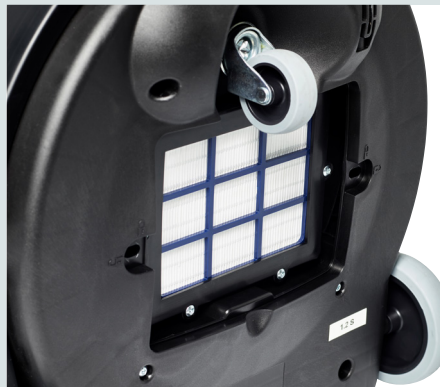

VP930

A famous and well-known workhorse

- efficient and durable for large area cleaning

Dual speed function on selected variants

HEPA H13 exhaust filter for top rated filtration level maintaining a high quality of air within the cleaning area

Durable steel container and 15 litre dust bag

World class famous dry vacuum cleaner

Nilfisk VP930 is the reliable partner for demanding cleaning applications in hotels, schools, offices and hospitals. Rugged and stable with a large dust bag capacity of 15 litres.