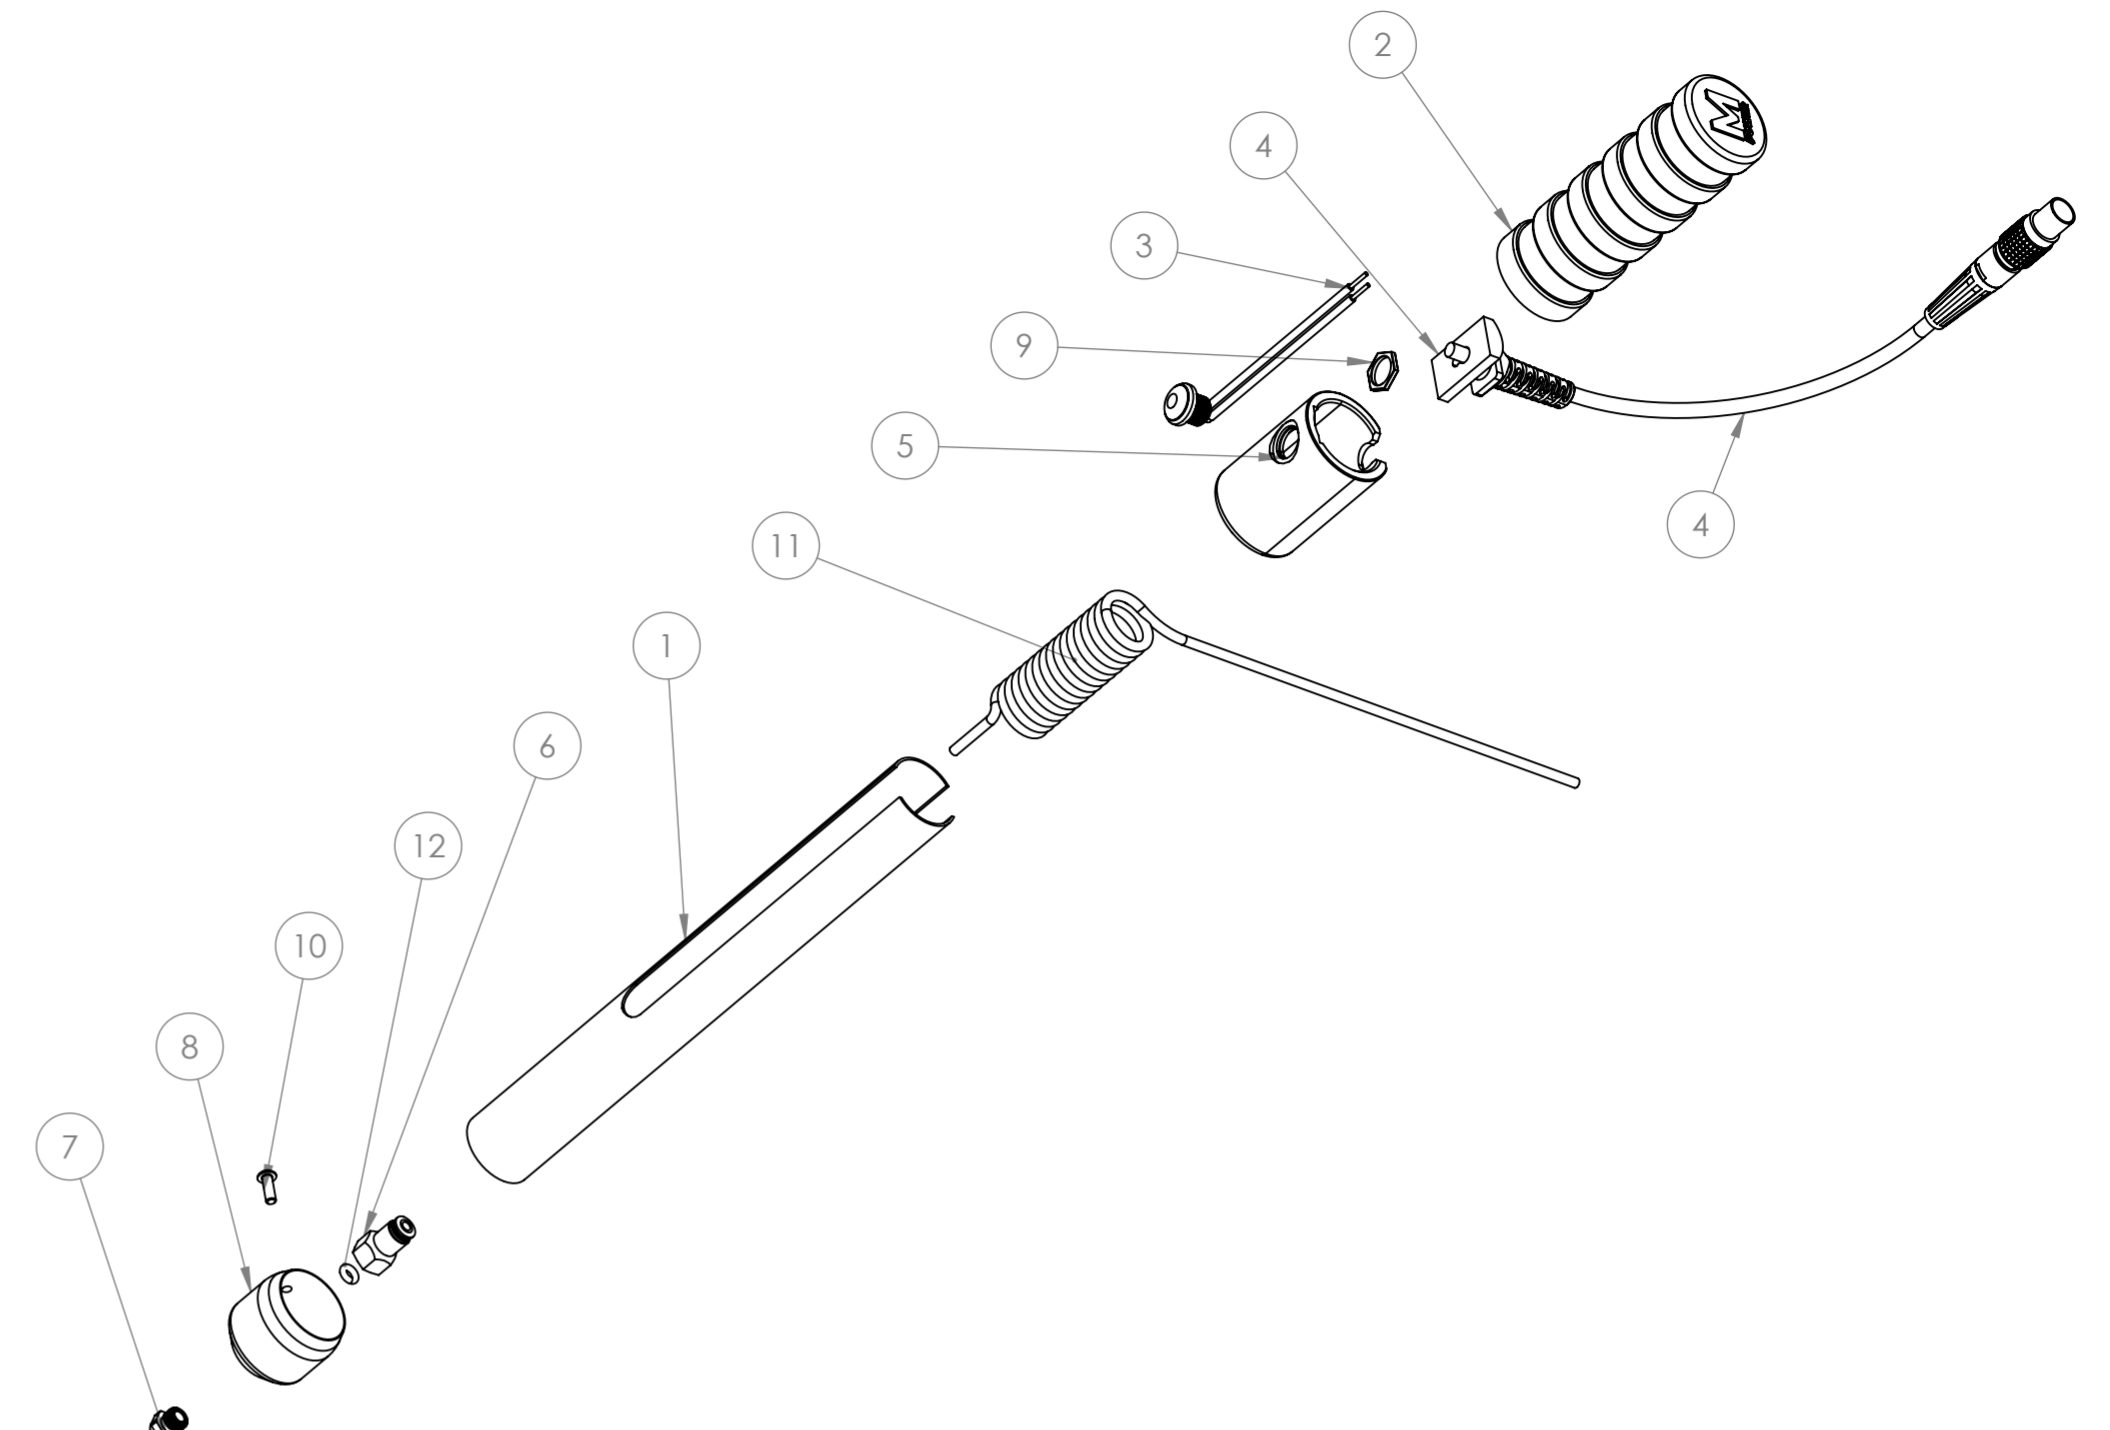

BACKPACK

ITEM NO.	PART CODE	DESCRIPTION	QTY.
1	MSJ05	BACK PACK ONLY JET MODEL	1
2	MSJ09B	GREY BOTTLE	1
3	MSJ11	IN LINE CHECK VALVE 4mm PUSH FIT	1
4	J1SUB2	JET PUMP ASSEMBLY	1
5	12V7A	BATTERY ONLY	1
6	MSJ08D	2019 JET COILED WATER PIPE FOR BACKPACK BLACK OD35MM	1
7	MSJ02	2 CORE COILED PUMP CABLE	1
8	MSJ07B	WATER PIPE BLACK 80cm	1
9	MSJ01	3 CORE COILED CABLE WITH FEMALE METAL QUICK FIT CONNECTOR	1
10	MSJ15B	NEW HOSE END SUCTION FILTER	1
11	MSJ10B	JET BOTTLE CAP (BLACK)	1
12	MSJ45	CHARGING CABLE CONNECTION (SAE) 30cm TAILS	1
13	MSCHARGB	MOTORSCRUBBER CHARGER BODY ONLY	1
14	MSPAUK	UK PLUG ADAPTOR FOR CHARGER	1

HANDLE

ITEM NO.	PART CODE	DESCRIPTION	QTY.
1	MS3003ST	32mm TUBE STORM	1
2	MSS103	NEW RUBBER GRIP FOR 32mm HANDLE WITH LOGO	1
3	MSJ26	PUMP SWITCH	1
4	MSJ03B	3 CORE STRAIGHT CABLE WITH MOULDED GLAND	1
5	MSS12	PLASTIC HOUSING M3	1
6	MSJ14B	1/8" BSP 4mm PUSH FIT FEMALE CONNECTOR	1
7	MSS25	STORM HIGH SPEED JET NOZZLE UNDER 40 MICRON	1
8	ST-ME	STORM CAP METAL CONNECTOR	1
9	N/A	SWITCH LOCKING NUT	1
10	MST7	M5 10mm LONG STAINLESS STEEL BUTTON SOCKET HEAD SCREW	1
11	MST3	STORM WATER PIPE	1
12	MST6	O-RING 3.63mm ID X 2.62mm CS FKM (VITON) 75 SHA	1

Part Code MSSTORMCOMPUK	Drawn by: Frankie Römer	Date: 02/10/2020
	Approved By:	Date:
Description STORM Complete UK		
		Weight (g): 244.88

All dimensions in mm unless otherwise specified SHEET SIZE: A2 SCALE: 1:3 SHEET 1 OF 1