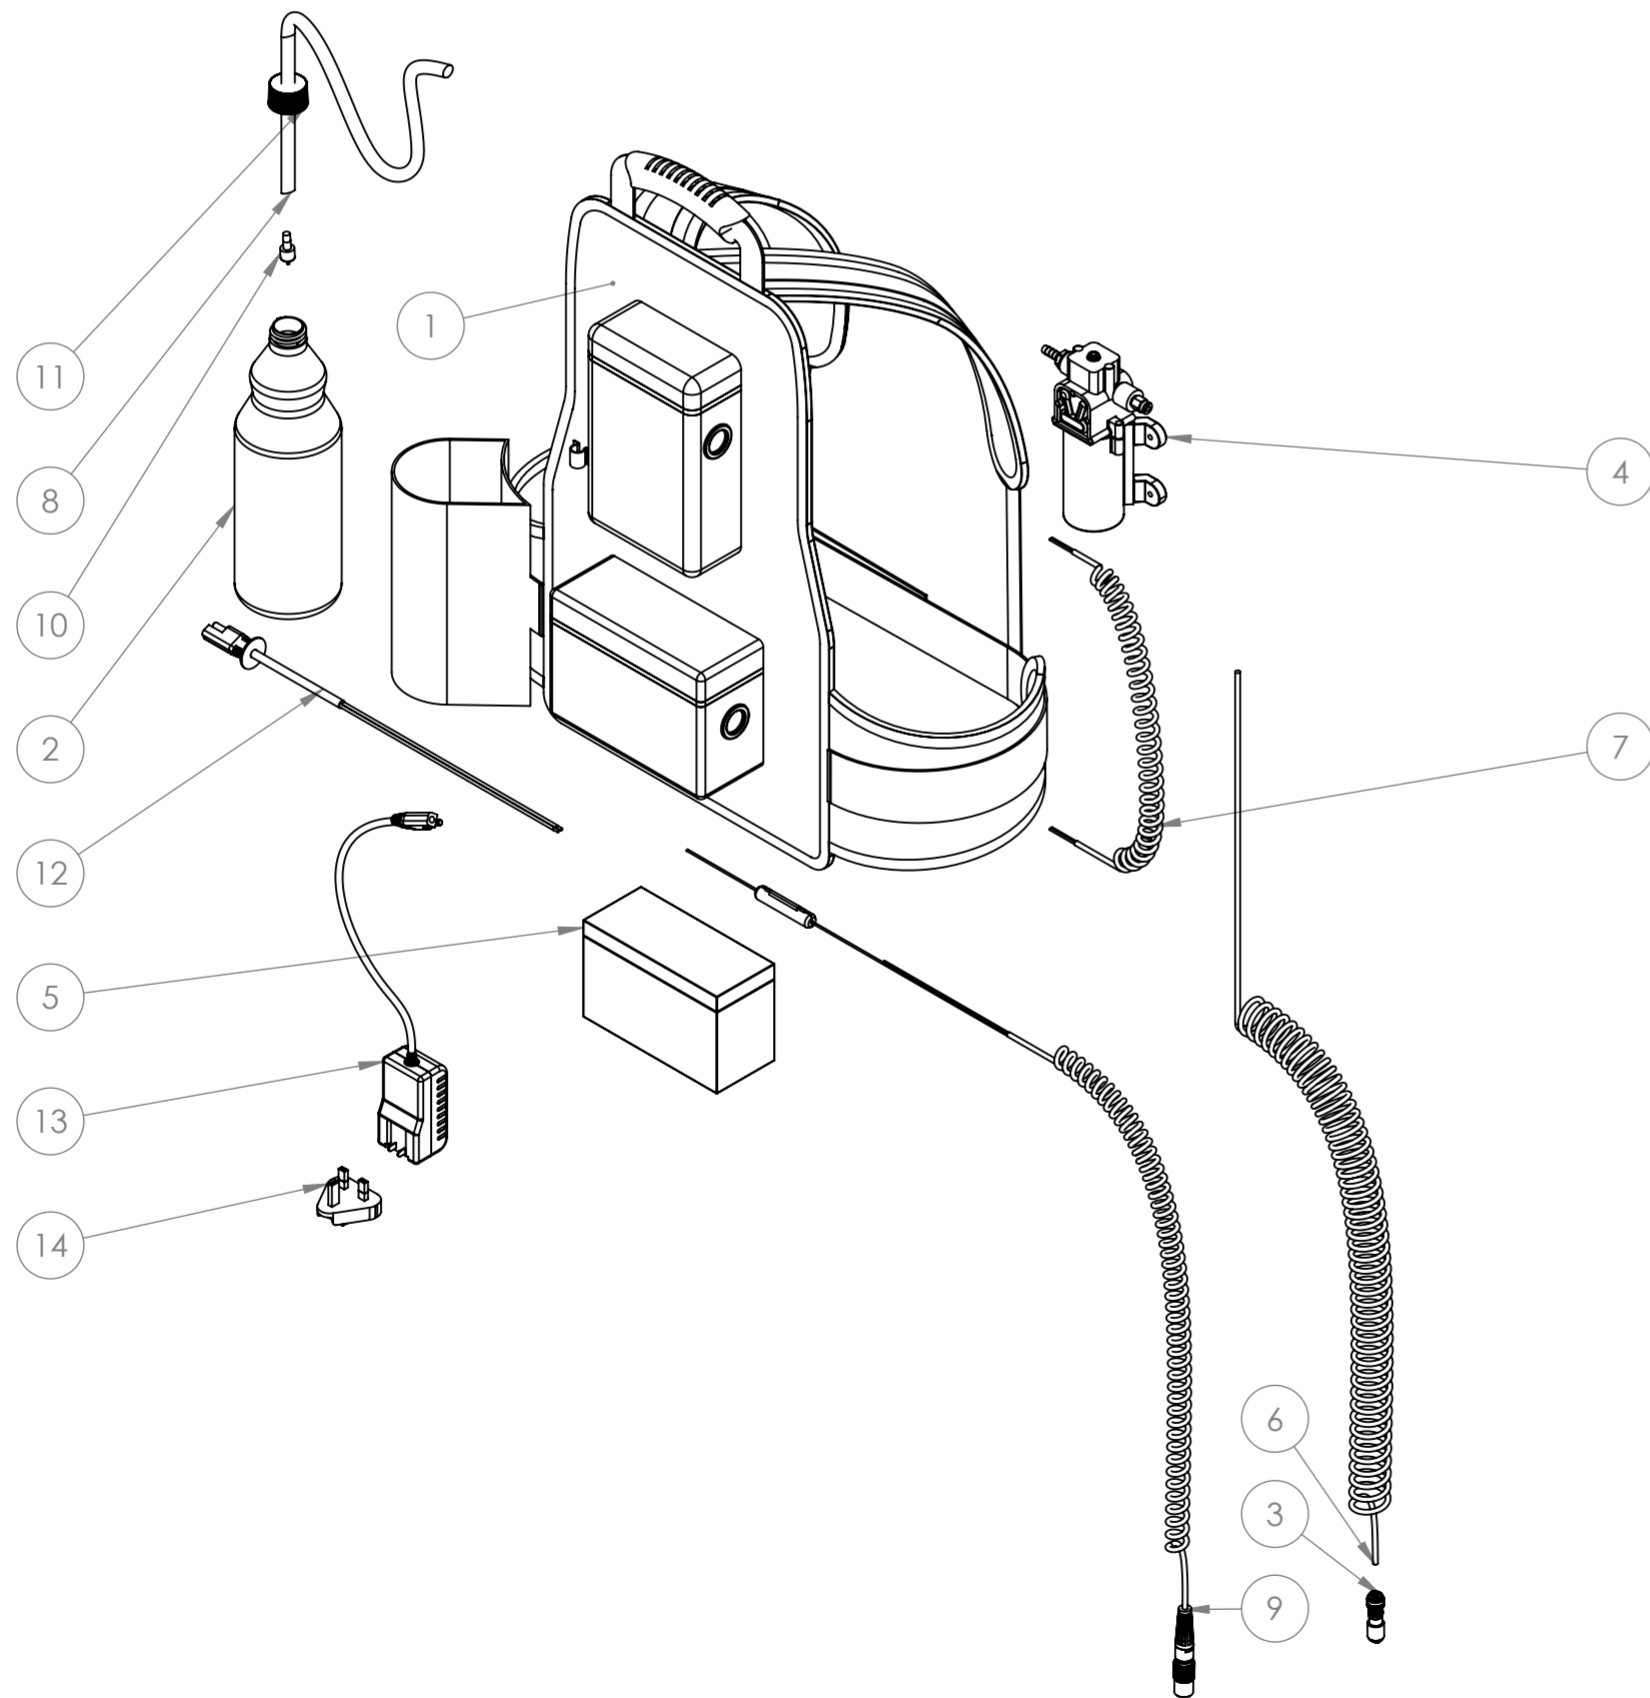

BACKPACK

ITEM NO.	PART CODE	DESCRIPTION	QTY.
1	MSJ05	BACK PACK ONLY JET MODEL	1
2	MSJ09B	GREY BOTTLE	1
3	MSJ11	IN LINE CHECK VALVE 4mm PUSH FIT	1
4	J1SUB2	JET PUMP ASSEMBLY	1
5	12V7A	BATTERY ONLY	1
6	MSJ08D	2019 JET COILED WATER PIPE FOR BACKPACK BLACK OD35MM	1
7	MSJ02	2 CORE COILED PUMP CABLE	1
8	MSJ07B	WATER PIPE BLACK 80cm	1
9	MSJ01	3 CORE COILED CABLE WITH FEMALE METAL QUICK FIT CONNECTOR	1
10	MSJ15B	NEW HOSE END SUCTION FILTER	1
11	MSJ10B	JET BOTTLE CAP (BLACK)	1
12	MSJ45	CHARGING CABLE CONNECTION (SAE) 30cm TAILS	1
13	MSCHARGB	MOTORSCRUBBER CHARGER BODY ONLY	1
14	MSPAUK	UK PLUG ADAPTOR FOR CHARGER	1

HANDLE

ITEM NO.	PART CODE	DESCRIPTION	QTY.
1	MS3003ST	32mm TUBE STORM	1
2	MSS103	NEW RUBBER GRIP FOR 32mm HANDLE WITH LOGO	1
3	MSJ26	PUMP SWITCH	1
4	MSJ03B	3 CORE STRAIGHT CABLE WITH MOULDED GLAND	1
5	MSS12	PLASTIC HOUSING M3	1
6	MSJ14B	1/8" BSP 4mm PUSH FIT FEMALE CONNECTOR	1
7	MSS25	STORM HIGH SPEED JET NOZZLE UNDER 40 MICRON	1
8	ST-ME	STORM CAP METAL CONNECTOR	1
9	N/A	SWITCH LOCKING NUT	1
10	MST7	M5 10mm LONG STAINLESS STEEL BUTTON SOCKET HEAD SCREW	1
11	MST3	STORM WATER PIPE	1
12	MST6	O-RING 3.63mm ID X 2.62mm CS FKM (VITON) 75 SHA	1

Part Code MSSTORMCOMPUK	Drawn by: Frankie Römer	Date: 02/10/2020
	Approved By:	Date:
Description STORM Complete UK		
		Weight (g): 244.88

All dimensions in mm unless otherwise specified SHEET SIZE: A2 SCALE: 1:3 SHEET 1 OF 1