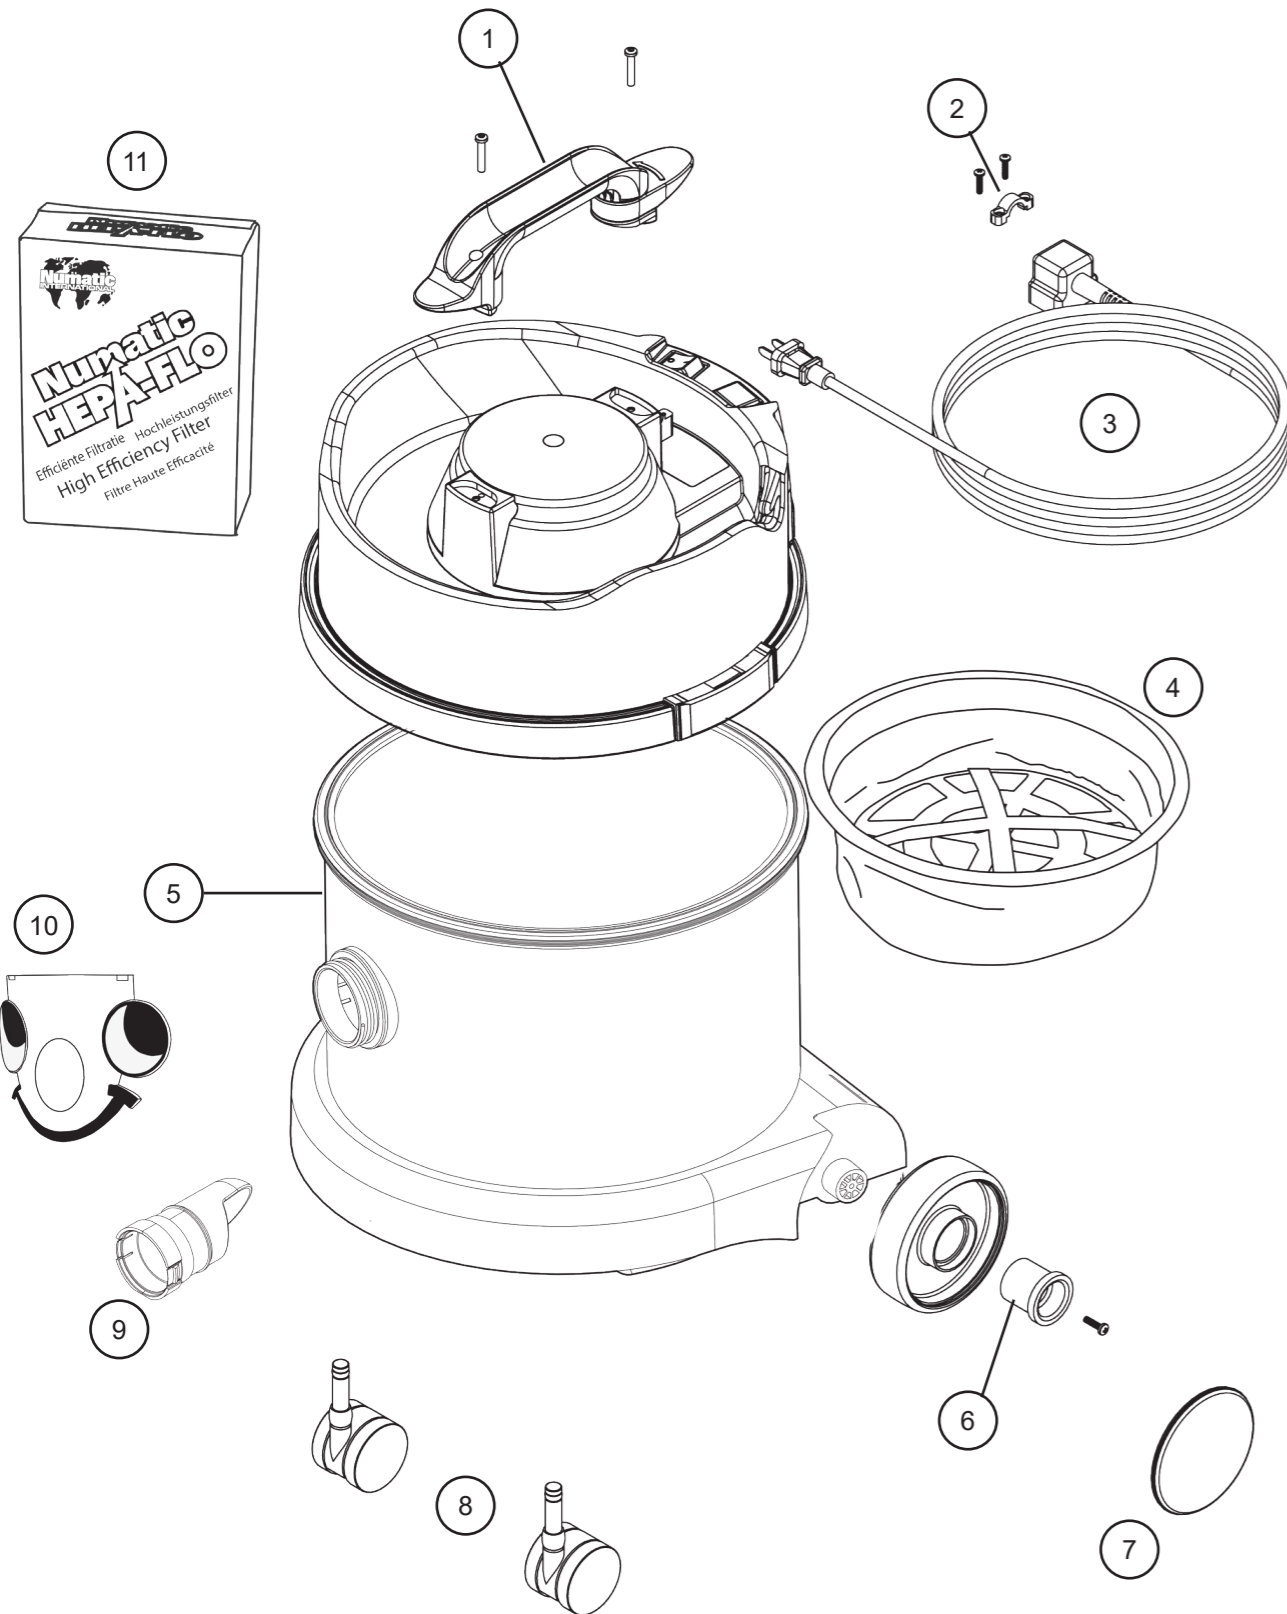

# Exploded Spare Parts PSP 370

Number	Description	Kit Number	Number	Description	Kit Number
1	CABLE MANAGEMENT HANDLE - MAIN BODY	906071	4	TRITEX FILTER (BOXED)	604165
	CABLE MANAGEMENT HANDLE - LOWER HOUSING	906072	5	370 DRUM COMPLETE MID BLUE	908680
	CABLE MANAGEMENT HANDLE - SWIVEL LOCK	906073	6	WHEEL HUB FOR 2 SHOT WHEEL	227868
	NO8 X 1 INCH PLASTITE T20 PAN SCREW X 2 OFF	291082		HENRY WHEEL 2 SHOT MOULDING	227640
		NO8.5/8 INCH LG.POZI-PAN.SCREW.Z/PL.PLASTITE		219105	
2	PLUG LOCATION CLAMP (1)	227564	7	COLOURED WHEEL DISC (MID BLUE)	229777
	NO6.5/8 INCH LG.POZI-PAN.SCREW.Z/PL PLASTITE	219107	8	50MM FRONT CASTORS FOR 180 DRUM	204111
3	10.0MT X 1MM X 2CORE CABLE (SOCKET + PLUG) UK	911549	9	DRY BAG CONNECTOR	237119
	10.0MT X 1MM X 2CORE CABLE (SOCKET + PLUG) EUROPEAN	236123	10	MID BLUE SNAP FIT FACE PRINTED	903950
	10.0MT X 1MM X 2CORE CABLE (SOCKET + PLUG) SWISS	236017	11	BOX OF 10 NVM-2BH HEPAFLO BAGS	604016
	10.0MT X 1MM X 2CORE CABLE (SOCKET + PLUG) CSA	236025	12	230V SINGLE STAGE TF MOTOR (DLI 653T)	908947
	10.0MT X 1MM X 2CORE CABLE (SOCKET + PLUG) SOUTH AFRICA	911753			
	10.0MT X 1MM X 2CORE CABLE (SOCKET + PLUG) AUSTRALIA	911804			

## Genuine Accessories (903754 Kit AH0)