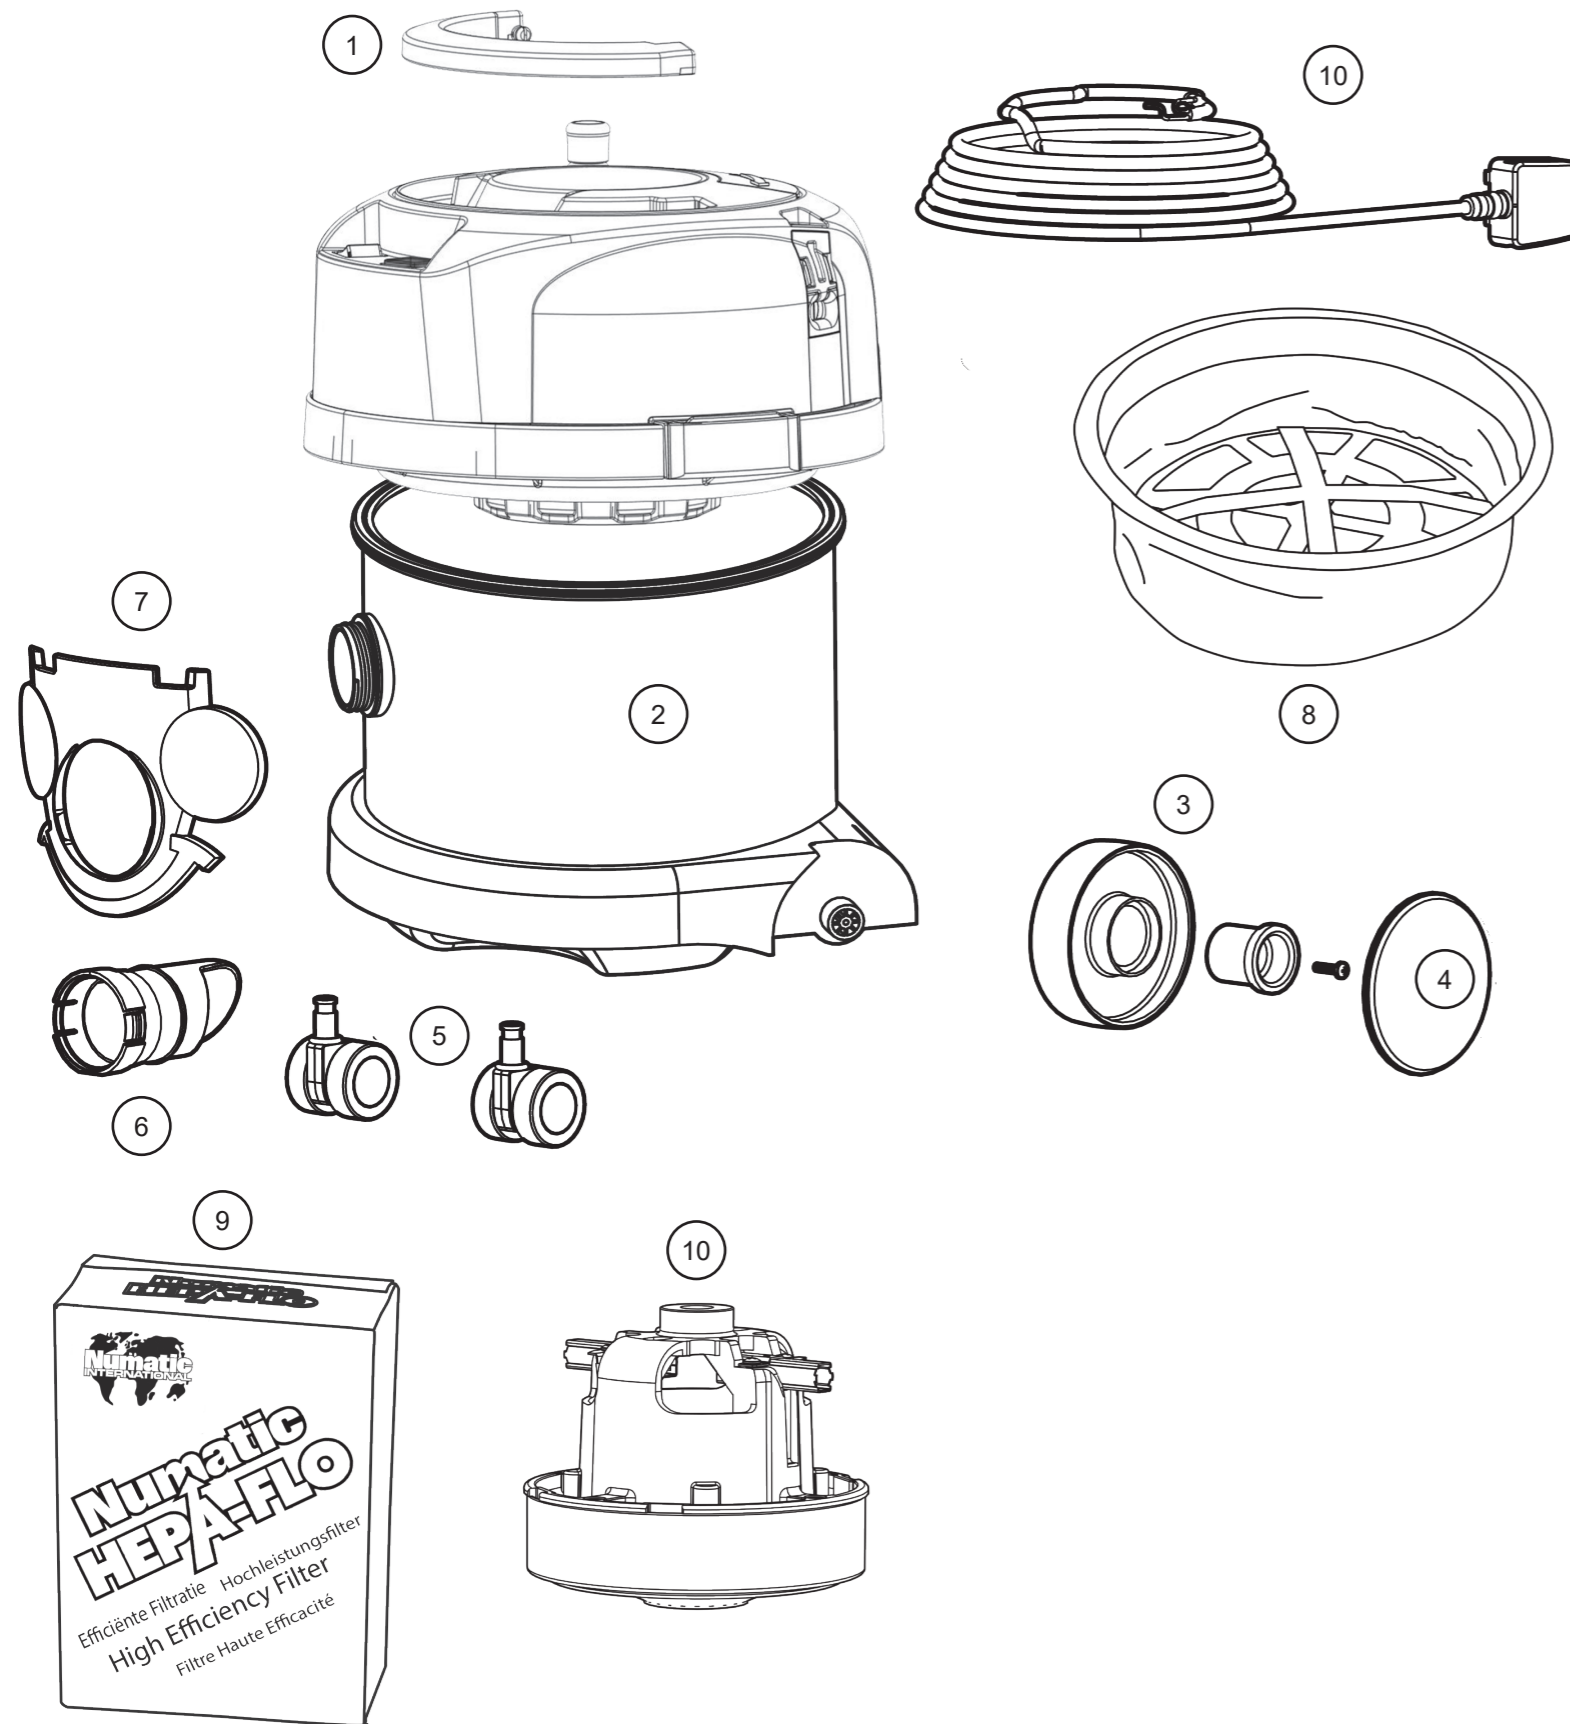

Exploded Spare Parts PPR370

Num	DESCRIPTION		Num	
1	REELER HANDLE		227120	
2	12 INCH 370 DRUM WITH ACCESSORY WITH STORAGE (RED) + FACE		908689	
3	WHEEL HUB FOR 2 SHOT WHEEL		227868	
	HENRY WHEEL 2 SHOT MOULDING		227640	
	NO8.5/8 INCH LONG POZO-PAN SCREW Z/PL PLASTITE		219105	
4	COLOURED WHEEL DISC (RED)		227687	
5	50MM TWIN WHEEL CASTOR WITH PU TYRE		204111	
6	DRY DIFFUSER NECK		237119	
7	RED HENRY SNAP FIT FACE		901606	
8	12" TRITEX FILTER (DRY ONLY USE)		909559	
9	PACK OF 3 NVM-1CH HEPAFLO BAGS		909291	
	BOX OF 5 NVM-1CH HEPAFLO BAGS		907076	
	BOX OF 10 NVM-1CH HEPAFLO BAGS		907075	
10	230V SINGLE STAGE TF MOTOR (DLI 653T) TCO (6210820147)		908947	
11	12.5 METRE X 0.75MM X 2 CORE (UK PLUG).	911501	8 METRE X 18AWG X 2 CORE CABLE (CSA PLUG)	911508
	12.5 METRE X 0.75MM X 2 CORE (EUROPEAN PLUG)	911506	12.5 METRE X 0.75MM X 2 CORE (SOUTH AFRICA PLUG)	911504
	12.5 METRE X 0.75MM X 2 CORE (SWISS PLUG)	911505	102.5 METRE X 0.75MM X 2 CORE (AUSTRALIA PLUG)	911498

Genuine Accessories (903146 Kit AS0)