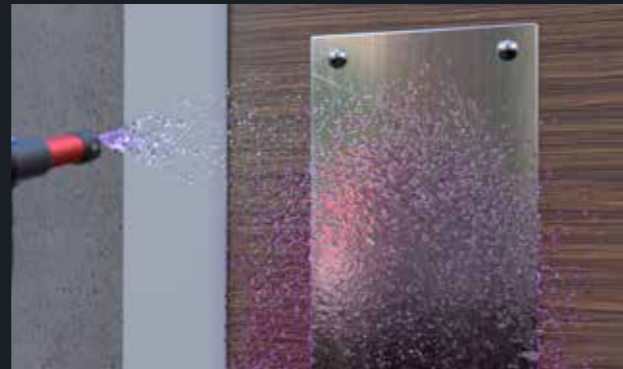

STORM® used at a prestigious
HEALTH & LEISURE CLUB

STORM® used at prestigious
GLOBAL LEADING AIRPORTS

Method For Flat Touch Point Disinfection.

Spray

Use STORM® 30cm(12in) away from the surface and spray from bottom to top, in a slow controlled motion.

Inspect

When the disinfectant is applied correctly, STORM® will achieve a Perfect Liquid Layer on flat surfaces. No wiping needed.

See gaps?

Move closer to the surface and spray again in a slow, controlled motion with STORM®.