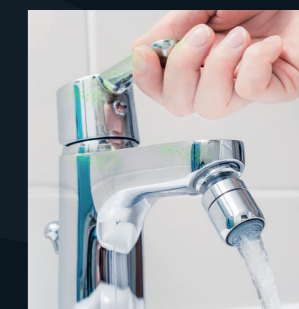

MILITARY GRADE CONNECTORS

- Effortlessly switch between Storm & JET3

ANTI DRIP CHECK VALVE

- Quick connect

QUICKLY SANITISE ALL FREQUENTLY TOUCHED SURFACES

SHOPPING TROLLEYS

DOOR HANDLES

TRANSPORT HAND RAILS