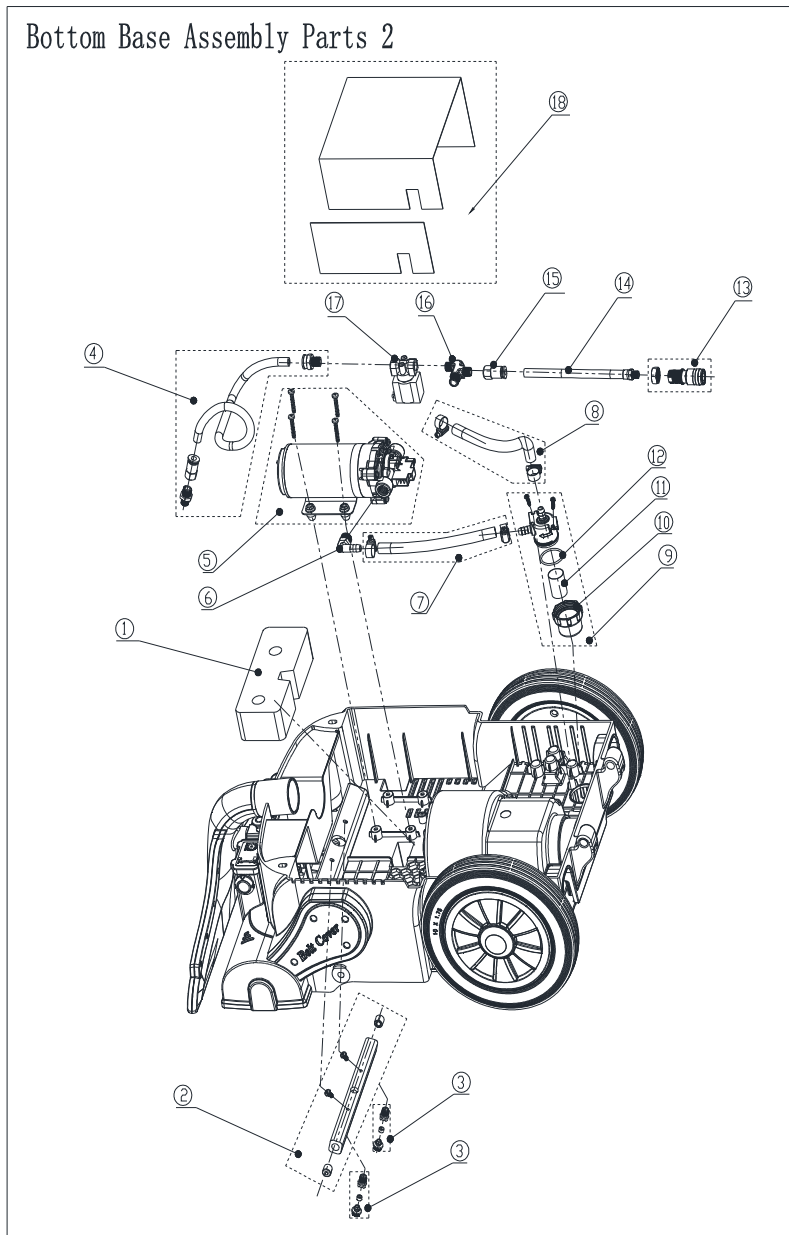

Pos.	Product no	QTY	Description	Notes
1	VV81214	1	SPONGE FOR EXHAUST HOSE	
2	VV81100	1	SPRAY TUBE KIT	
3	VV81099	2	SPRAY NOZZLE KIT	
4	VV81335	1	HI PRESSURE WATER HOSE KIT	
5	VV81336	1	120V PUMP KIT	
5	VV81337	1	220V~240V PUMP KIT	
6	VV81229	1	90 DEGREE PLASTIC CONNECTOR	
7	VV81338	1	LOW PRESSURE PVC HOSE KIT	
8	VV81339	1	WATER HOSE WITH SPRING KIT	
9	VV81302	1	SOLUTION FILTER KIT	
10	VF90603	1	FILTER COVER	
11	VF90608	1	FILTER NET	
12	VF90607	1	O-RING	
13	VV81303	1	FEMALE QUICK CONNECTOR KIT	
14	VV81224	1	WATER HOSE WITH CONNECTOR KIT	
15	VV81220	1	1/4 INCH NPT QUICK CONNECTOR	
16	VA82108	1	THREE-WAY CONNECTOR	
17	VV81427	1	120V SOLUTION SOLENOID	
17	VV81426	1	230V SOLUTION SOLENOID	
18	VV81304	1	PUMP WATER PROOF PARTS KIT