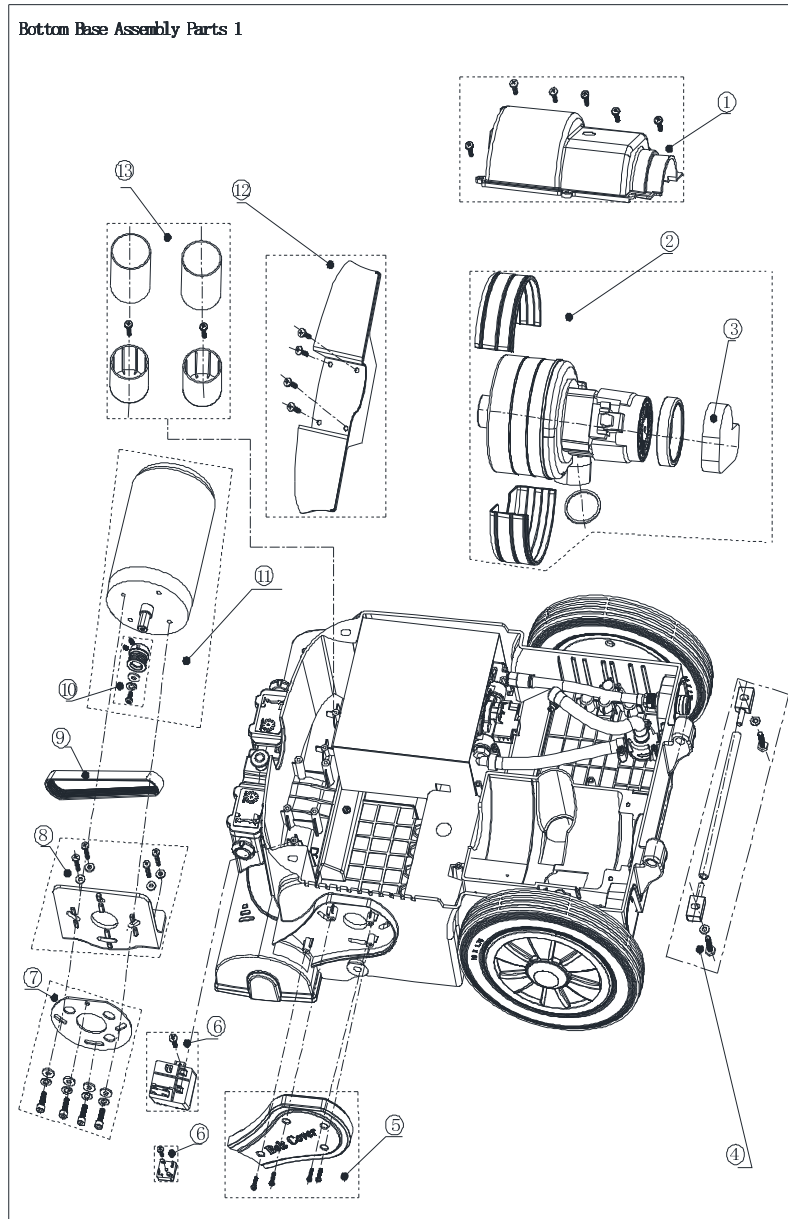

Pos.	Product no	QTY	Description	Notes
1	VV81083	1	VACUUM MOTOR COVER KIT	
2	VV81327	1	120V VACUUM MOTOR KIT	
2	VV81328	1	220~240 VACUUM MOTOR KIT	
3	VV81215	1	MOTOR SUCTION GATE SPONGE	
4	VV81085	1	WATER TANK ROTATION SHAFT KIT	
5	VV81086	1	BELT COVER KIT	
6	VV81330	1	US RECTIFIER KIT	
6	VV81329	1	EU RECTIFIER KIT	
7	VV81088	1	BRUSH MOTOR ATTACHMENT KIT	
8	VV81089	1	BRUSH MOUNTING BASE KIT	
9	VV81042	1	V BELT	
10	VV81090	1	MAIN SHEAVE KIT	
11	VV81331	1	120V 300W BRUSH MOTOR KIT	
11	VV81332	1	220-240V BRUSH MOTOR KIT	
12	VV81091	1	WATERPROOF BAFFLE KIT	
13	VV81321	1	CAPACITY HOLDER KIT EU