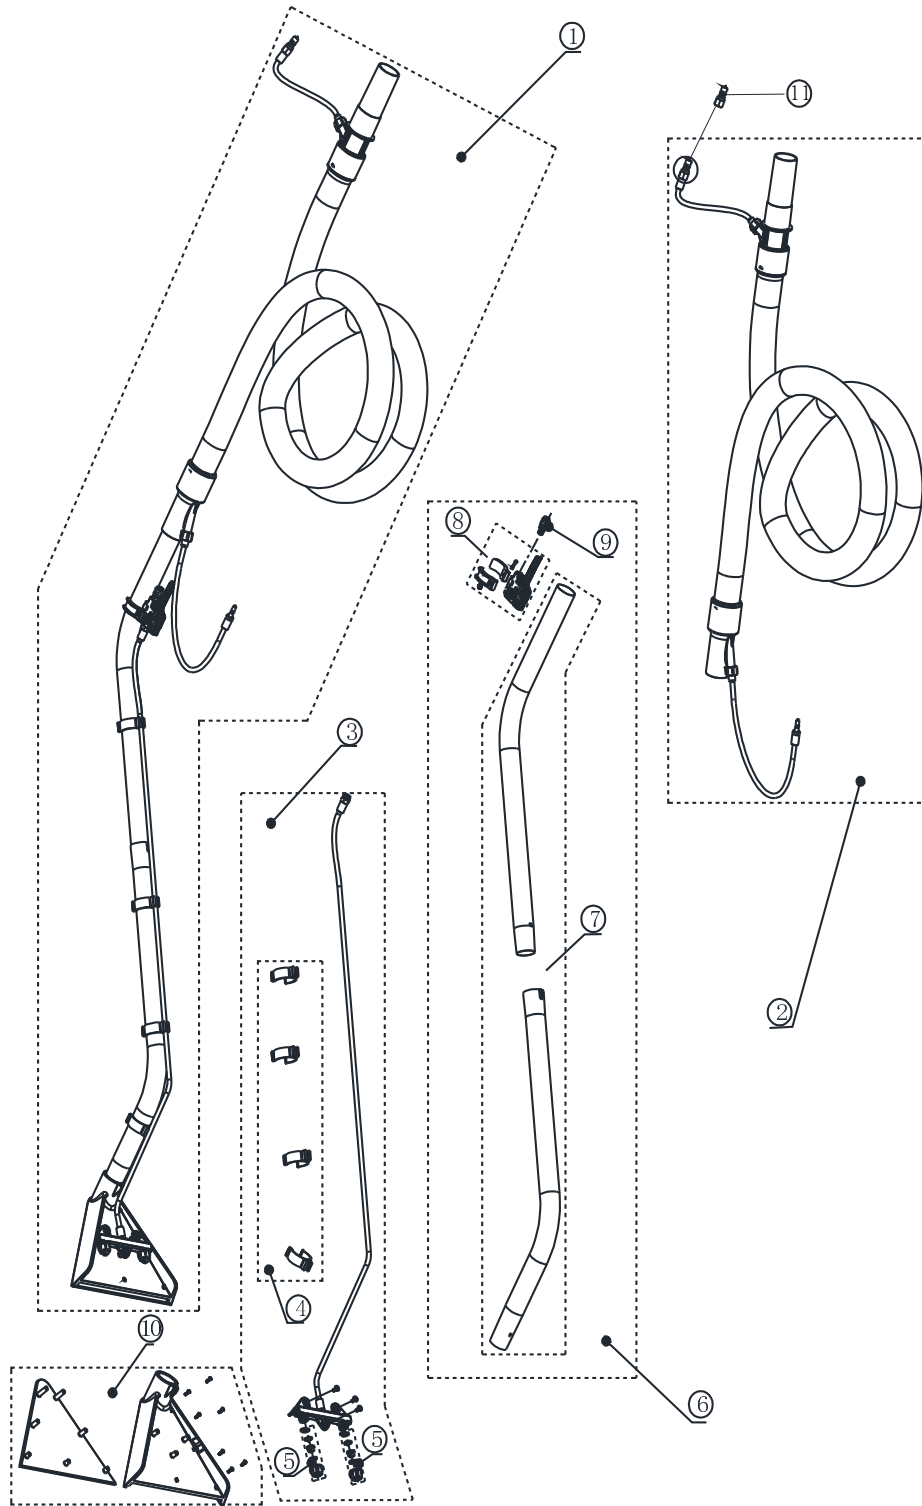

Pos.	Product no	QTY	Description	Notes
1	VV81316	1	FLOOR TOOL KIT INCL 2.5M HOSE	
2	VV81317	1	2.5M FLOOR TOOL HOSE KIT	
3	VA81099	1	SPRAY NOZZLE PA+HOSE Ø8MM ETC.KIT	
4	VV81320	1	SOLUTION CLIP KIT	
5	VV81318	2	SPRAY JET KIT OF FLOOR TOOL	
6	VV81319	1	STAINLESS TUBE AND CONTROL VALVE KIT	
7	VA81100	1	TUBE STEEL 38MM 2PCS EXTRACTOR	
8	VA81192	1	DRAIN VALVE+HOLDER+HOLDER RING ETC.KIT	
9	VA80924	1	FAST CONNECTOR FEMALE CAR275	
10	VA81102	1	NOZZLE WAND ASSEMBLY KIT	
11	VV81260	1	QUICK COUPLER MALE