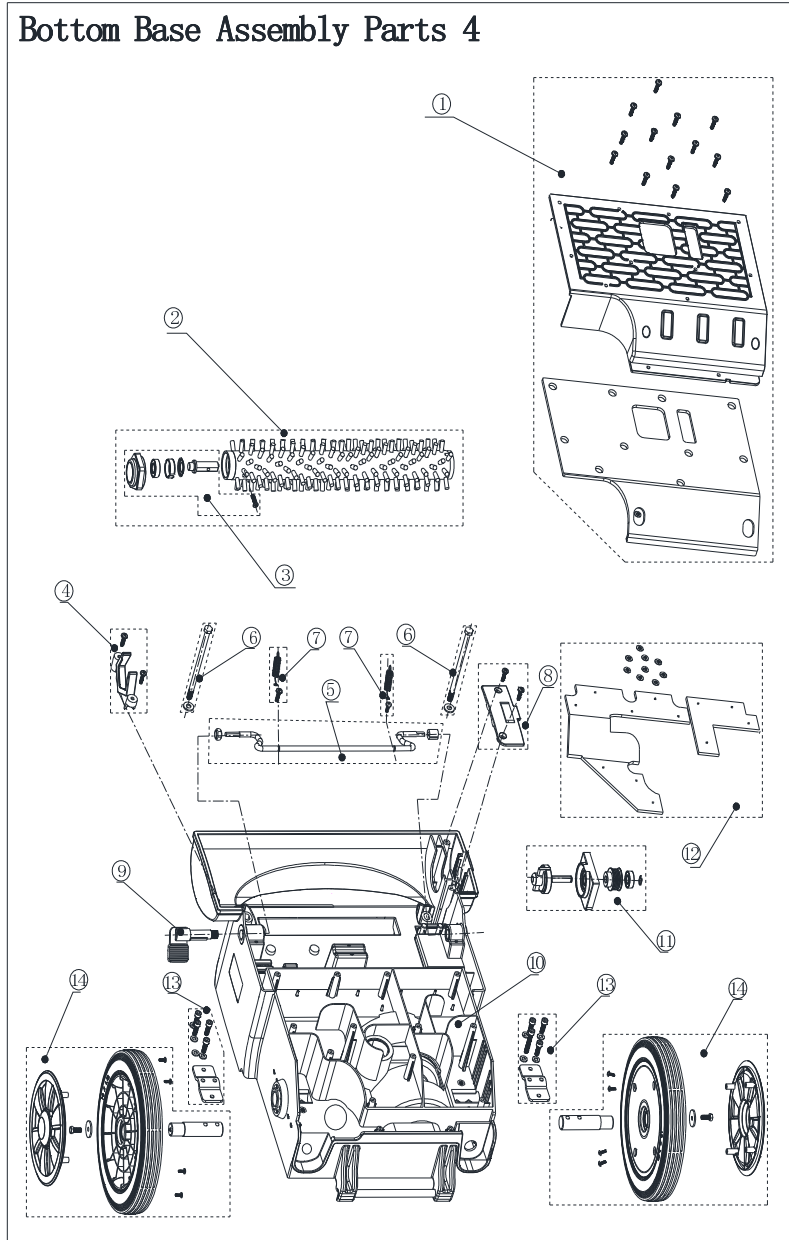

Pos.	Product no	QTY	Description	Notes
1	VV81305	1	BELLOWS COVER PLATE KIT	
2	VV81059	1	BRUSH KIT	
3	VV81340	1	ROLLER BRUSH SHAFT ASSEMBLY KIT	
4	VV81306	1	ROLLER BRUSH MOUNTING CLIP KIT	
5	VV81348	1	STAND KIT	
6	VV81307	2	LOCKING WATER TANK SCREW KIT	
7	VV81310	2	STORAGE STAND SPRING KIT	
8	VV81308	1	ROLLER BRUSH COVER KIT	
9	VV81135	1	FOOT PEDAL	
10	VV81130	1	BOTTOM BASE	
11	VV81060	1	DRIVEN PULLEY KIT	
12	VV81311	1	BOTTOM MUTE SPONGE KIT	
13	VV81309	2	SHAFT PRESSING PLATE AND SCREW KIT	
14	VV81056	2	WHEEL ASSEMBLY KIT