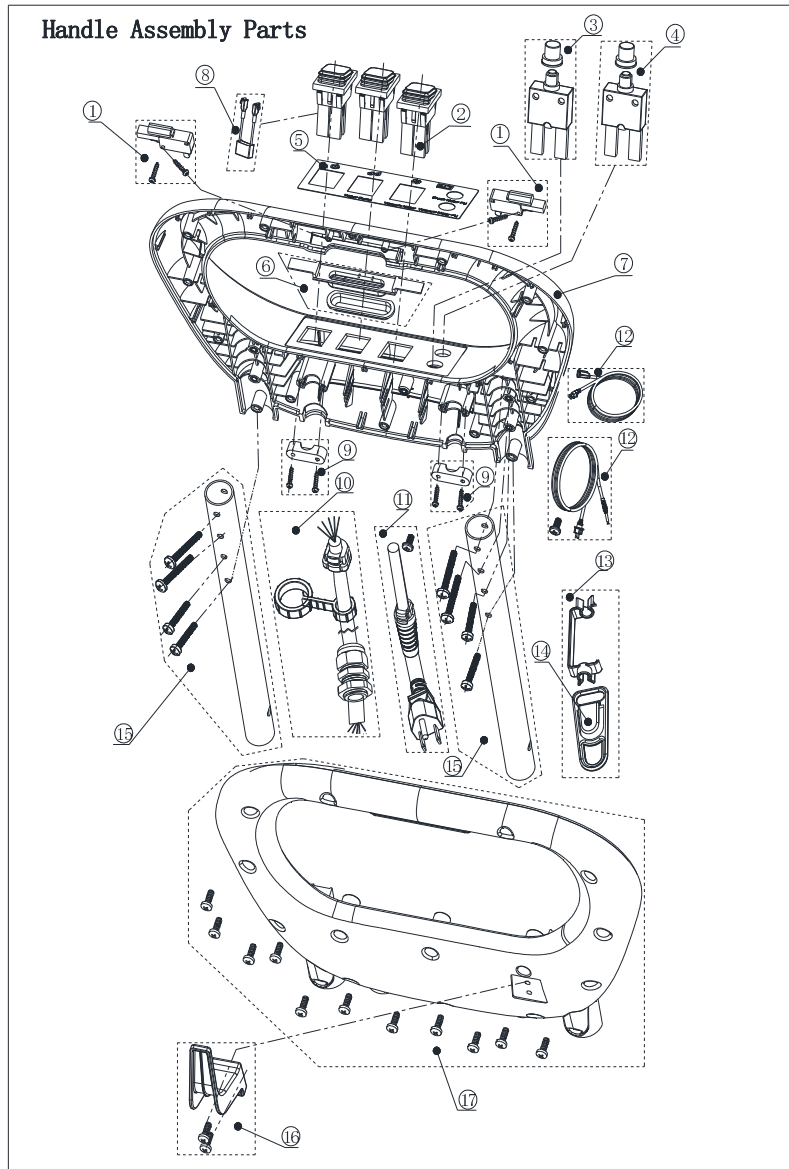

# PARTS LIST

2019.01.21

# TABLE OF CONTENTS

---

Handle .....	1
Water tank .....	3
Base part 1 .....	5
Base part 2 .....	7
Base part 3 .....	9
Base part 4 .....	11
Handle tools .....	13
Suction tool .....	15
Wear and Tear Parts .....	17

Pos.	Product no	QTY	Description	Notes
1	VV81063	2	MICRO SWITCH - ROLLER BRUSH AND PUMP KIT	
2	VA81940	3	WATERPROOF SWITCH	
3	VV81065	1	12A CIRCUIT BREAKER	[1]
3	VV81064	1	6A CIRCUIT BREAKER	[2]
4	VV81064	1	6A CIRCUIT BREAKER	[1]
4	VV81342	1	4A CIRCUIT BREAKER	[2]
5	VV81201-1	1	CONTROL PANEL LABEL	
6	VV81066	1	PLASTIC BUTTON KIT	
7	VV81101	1	HANDLE FRONT COVER	
8	VA80705	1	CAPACITOR ASSY	
9	VV81074	1	WIRE CLIP KIT	
10	VV81069	1	MAIN CABLE KIT	
11	VV81070	1	US PIG TAIL CORD KIT	
12	VV81428-1	1	CORD FIXED 15M EU	[2]
12	VV67116	1	CORD DETACHABLE 50 FEET US	[1]
12	VV81430-1	1	CORD FIXED 15M CN	[3]
13	VV81071	1	POWER CORD CONNECTION PLATE KIT US	
14	56382008	1	BELT CLIPS EU CN	
15	VV81072	2	HANDLE IRON PIPE KIT	
16	VV81073	1	CORD HOOK KIT	
17	VV81067	1	HAND REAR COVER KIT	