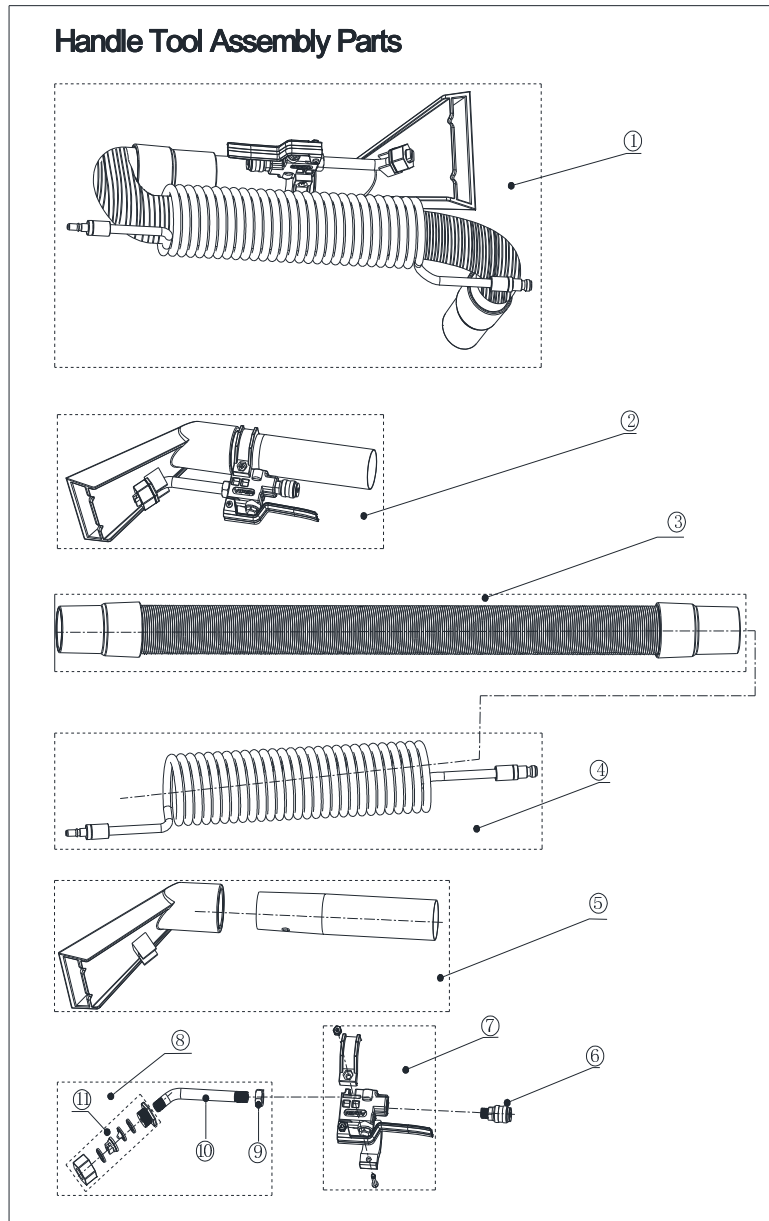

Pos.	Product no	QTY	Description	Notes
1	VV81250	1	UPHOLSTERY TOOL KIT INCL HOSE 63-250CM	
2	VV81314	1	UPHOLSTERY HAND TOOL	
3	VV81161	1	HANDLE TOOL VACUUM HOSE	
4	VV81252	1	HANDLE TOOL SOLUTION HOSE KIT	
5	VV81347	1	HAND TOOL SST TUBE AND TRIANGLE PART KIT	
6	VA80924	1	FAST CONNECTOR FEMALE CAR275	
7	VA81192	1	DRAIN VALVE+HOLDER+HOLDER RING ETC.KIT	
8	VV81349	1	HANDLE TOOL SPRAY KIT	
9	VA80895	1	BEND TUBE FIXING NUT M10X1.0	
10	VA81291	1	ELBOW PIPE	
11	VV81341	1	HANDLE TOOL SPRAY JET KIT