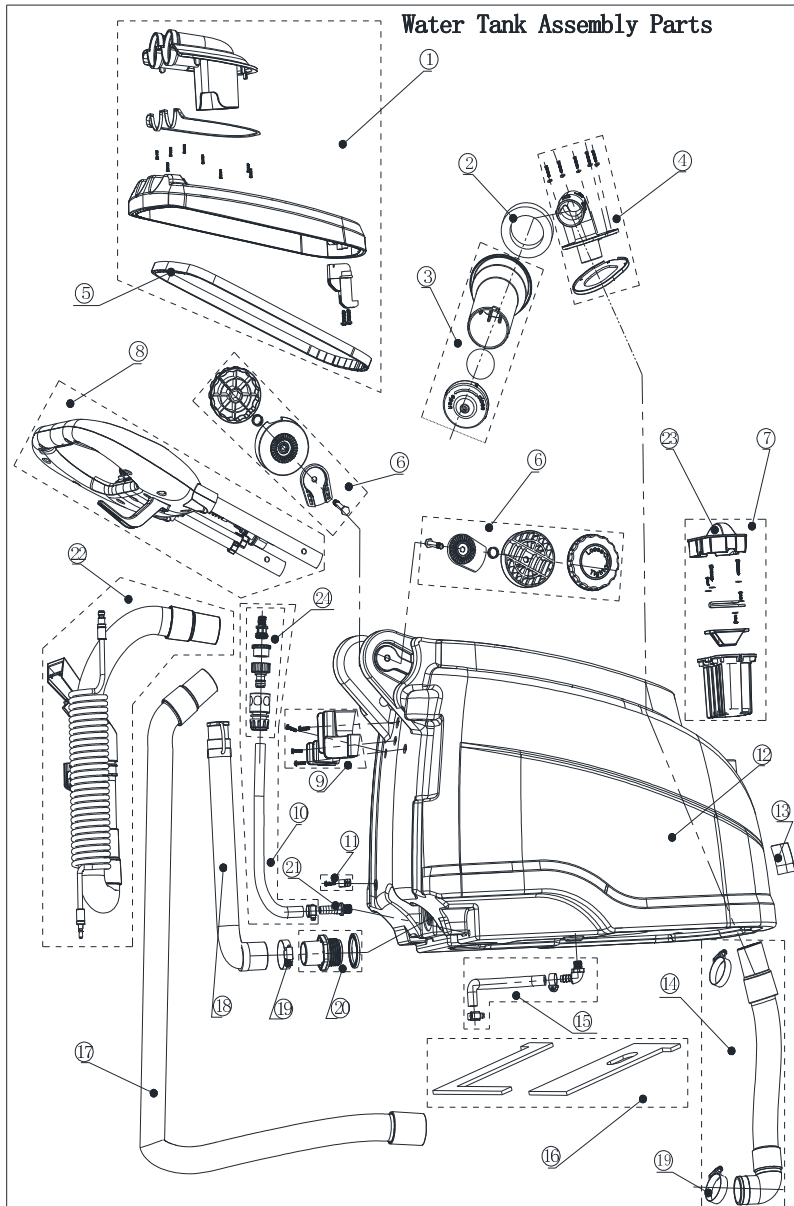

Pos.	Product no	QTY	Description	Notes
1	VV81054	1	RECOVERY TANK LID KIT	
2	VV81210	1	FLOAT BALL CAGE FILTER SPONGE	
3	VV81075	1	FLOAT BALL CAGE KIT	
4	VV81076	1	FLOAT MOUNTING BRACKET KIT	
5	VV81359	1	RECOVERY TANK LID GASKET	
6	VV81077	2	HANDLE ADJUSTING PARTS KIT	
7	VV81078	1	SOLUTION TANK LID KIT	
8	VV81051	1	US VERSION HANDLE ASSEMBLY KIT	
8	VV81048	1	EU VERSION HANDLE ASSEMBLY KIT	
8	VV81050	1	CN VERSION HANDLE ASSEMBLY KIT	
9	VV81079	1	HOSE CLIP KIT	
10	VV81080	1	SOLUTION TANK WATER LEVEL HOSE KIT	
11	VV81081	1	MAIN CORD SLEEVE KIT	
12	VV81141	1	WATER TANK	
13	VV81014	1	VIPER LOGO LABEL	
14	VV81324	1	EXHAUST HOSE KIT	
15	VV81326	1	PVC HOSE WITH SPRING KIT	
16	VA82183	1	WATER TANK EVA SEALING MAT KIT	
17	VV81158	1	VACUUM HOSE	
18	VV81159	1	DRAIN HOSE	
19	VA20304	3	CLAMP	
20	VV81082	1	DRAIN HOSE CONNECTOR KIT	
21	VF85105	1	HOLDER RUBBER 1/4INCH TUBO D.10	
22	VV81250	1	UPHOLSTERY TOOL KIT INCL HOSE 63-250CM	
23	VV81116	1	SOLUTION LID	
24	VV81352	1	PLASTIC QUICK CONNECTOR KIT