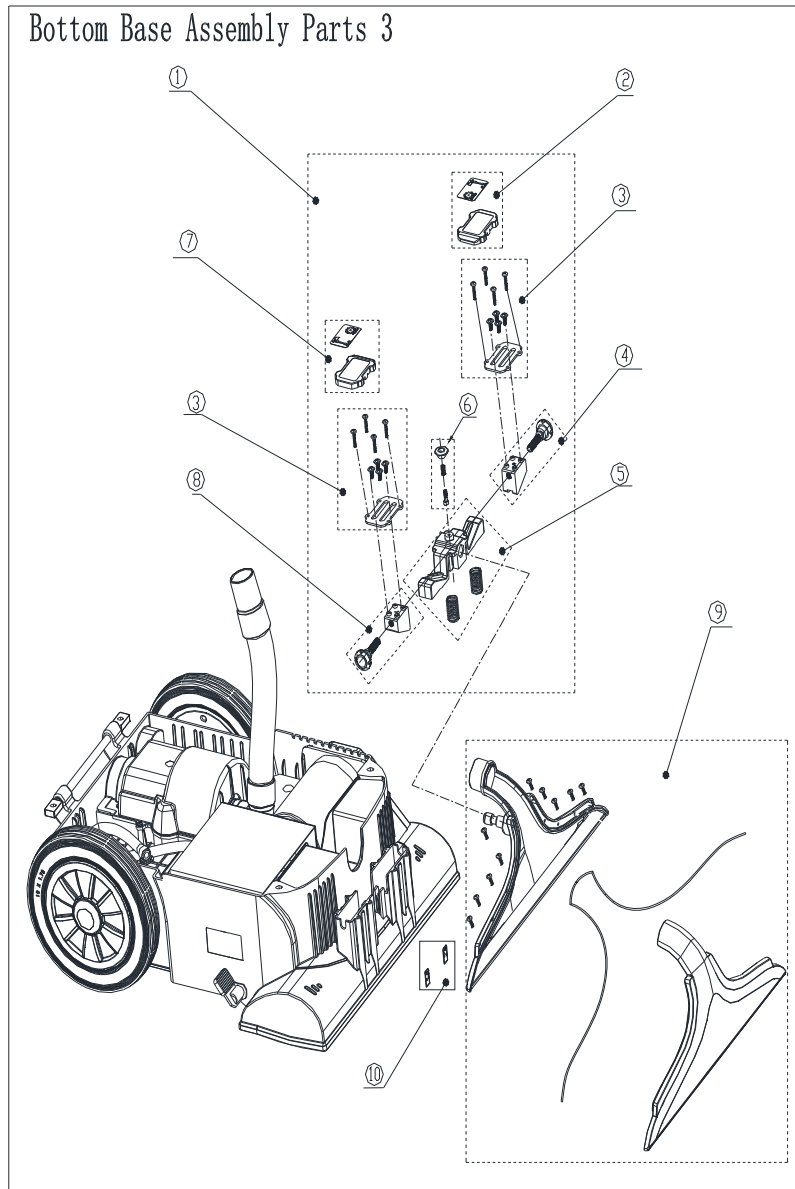

Pos.	Product no	QTY	Description	Notes
1	VV81333	1	VACUUM SHOE HOLDER KIT	
2	VV81093	1	RIGHT ADJUSTING COVER KIT	
3	VV81094	2	ADJUSTING PRESSING PLATE KIT	
4	VV81095	1	RIGHT ADJUSTING ROTARY KNOB KIT	
5	VV81343	1	VACUUM SHOE BRACKET KIT	
6	VV81096	1	VACUUM SHOE RELEASING KNOB KIT	
7	VV81097	1	LEFT ADJUSTING COVER KIT	
8	VV81098	1	LEFT ADJUSTING ROTARY KNOB KIT	
9	VV81249	1	VACUUM SHOE KIT	
10	VV81334	1	SCALE LABEL KIT